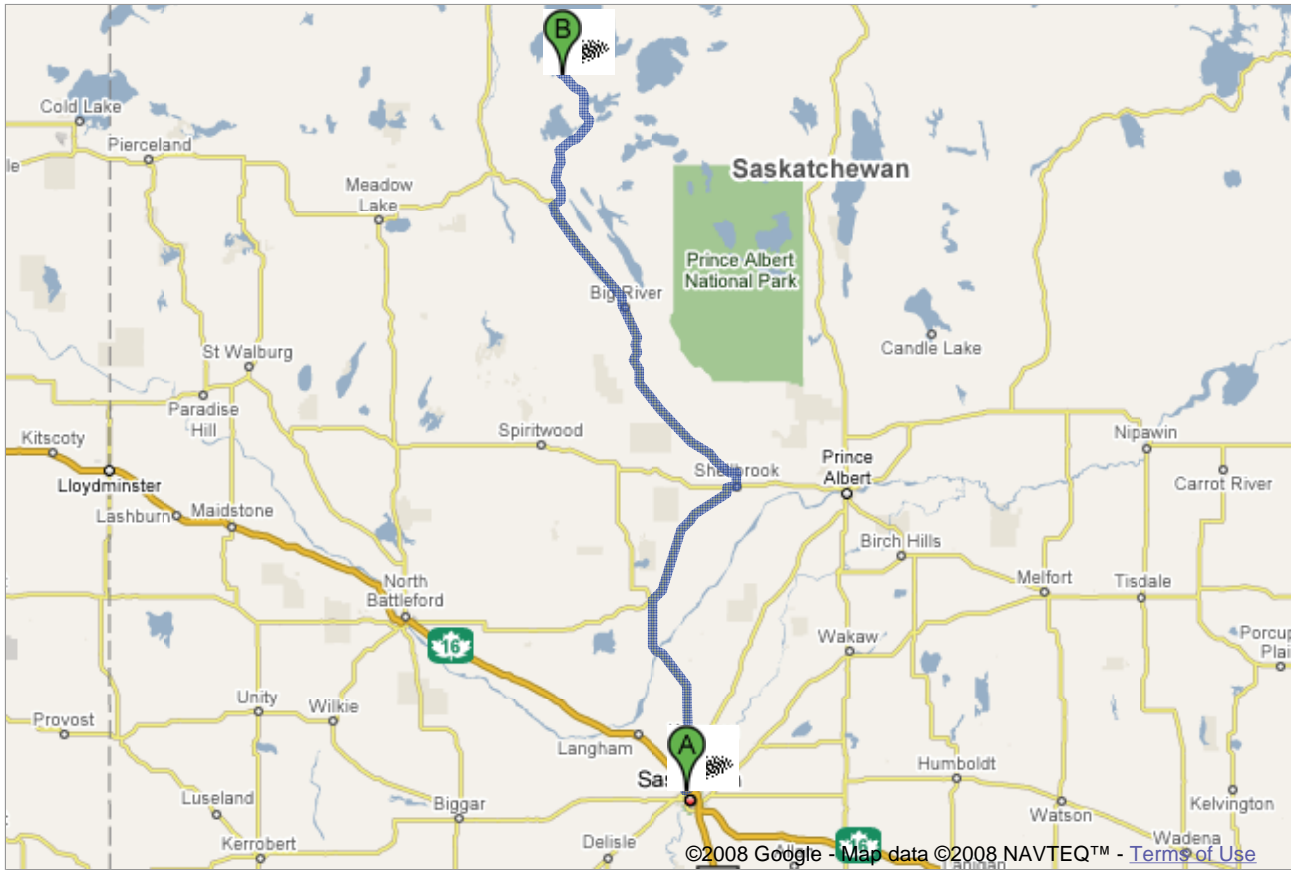

Start **Airport Dr
Saskatoon, SK, Canada**
End **Dore Lake, SK
Canada**

Travel **339 km – about 6 hours 19 mins**

**Airport Dr
Saskatoon, SK, Canada**

Drive: 339 km – about 6 hours 19 mins

- | | |
|--|--------------------|
| 1. Head north on Airport Dr toward 45th St W | 0.1 km |
| ➔ 2. Turn right at 45th St W | 0.9 km
2 mins |
| ⬅ 3. Turn left at Ave C N | 0.7 km
2 mins |
| 4. Take the Trans Canada Hwy W/HWY-11 N/HWY-16 W/HWY-12 N ramp | 0.3 km |
| 5. Merge onto HWY-11 N/HWY-16 W/Idylwyld Dr N/Trans Canada Hwy W/Yellowhead Hwy W
Continue to follow HWY-11 N | 4.1 km
3 mins |
| 6. Continue on HWY-12 N | 74.4 km
58 mins |
| ➔ 7. Turn right at HWY-40 | 55.8 km
45 mins |

- | | |
|---|----------------------------|
| ➔ 8. Turn right at HWY-3 | 3.8 km
4 mins |
| ← 9. Turn left at HWY-240/HWY-55/Main St
Continue to follow HWY-55 | 136 km
1 hour 49 mins |
| ➔ 10. Turn right at HWY-924 | 63.2 km
2 hours 34 mins |
| ← 11. Turn left | 0.3 km
1 min |

 **Dore Lake, SK**
Canada

These directions are for planning purposes only. You may find that construction projects, traffic, or other events may cause road conditions to differ from the map results.

Map data ©2008 NAVTEQ™